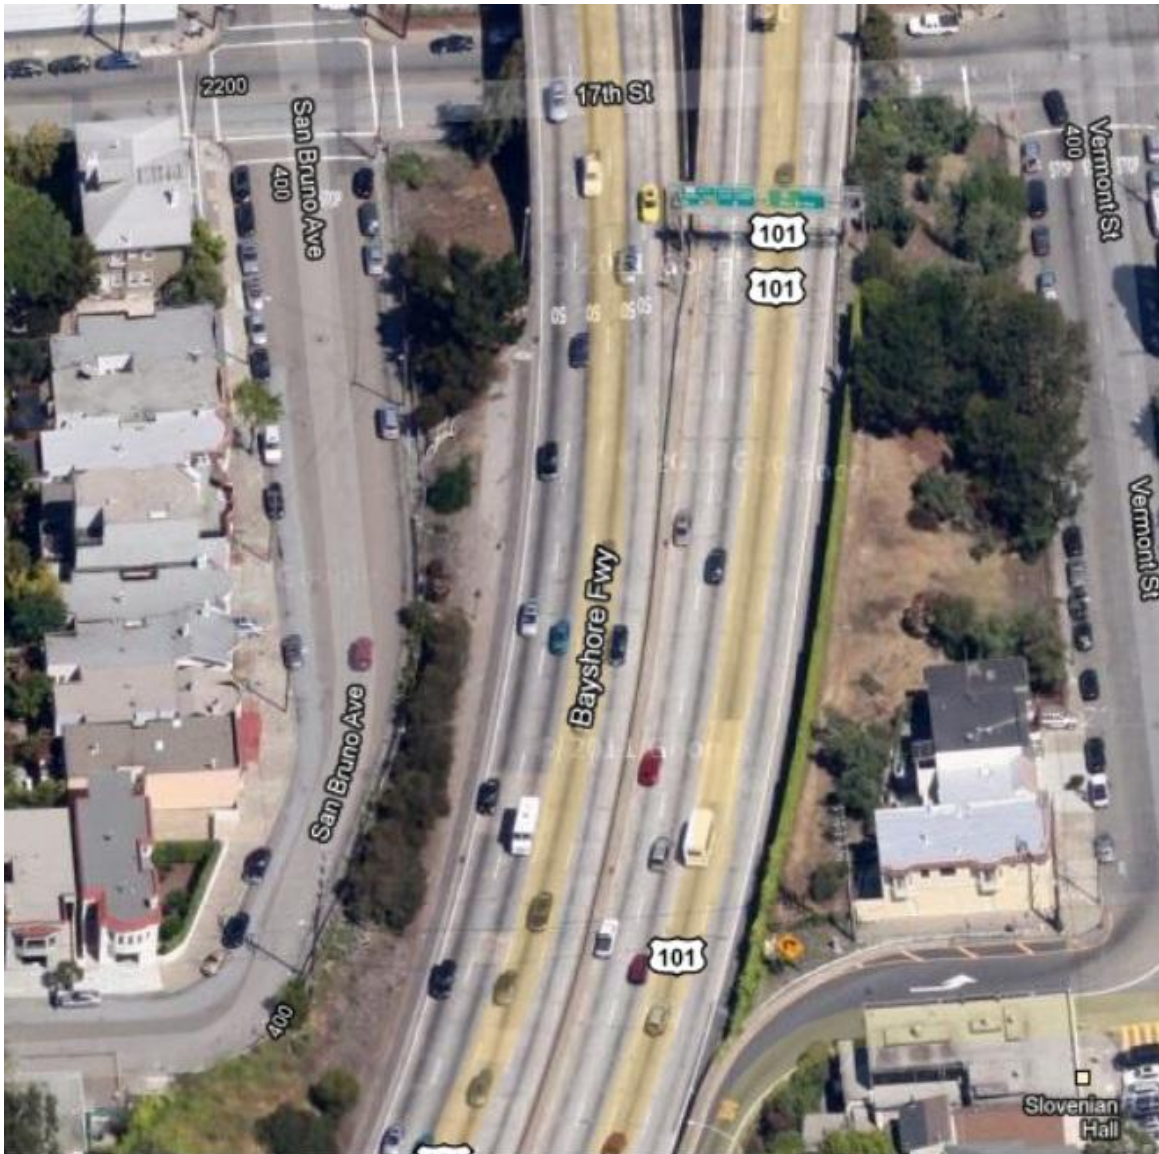

17th Street between San Bruno and Vermont + San Bruno Ave Problem

The Issues

- The area behind the cyclone fence along San Bruno is used for homeless encampments and as a pathway to Caltrans property behind houses on Utah.
- Caltrans and the California Highway Patrol clear out homeless and their belongings every couple of months, but in a few days they return.
- Homeless live under the freeway and also on the small sidewalk on 17th street
- The sidewalk along San Bruno is always full of broken glass, garbage, condoms and syringes making it difficult for pedestrians to pass. The area alongside and behind the cyclone fence is used for prostitution.
- 17th Street with its bike path and pedestrian sidewalks is an important pedestrian corridor between the Mission and Potrero Hill. The 17th street section east and west of 101 is not safe, clean or well lighted, in contrast with the rest of 17th street.

Submitted by MUNA

<http://sfmuna.org>

MUNA, 70 members strong, is a member of:

San Bruno Avenue and the 17th Street Underpass

MUNA 17th Street & San Bruno Committee Members

| | |
|---|------------------------------------|
| Karin Bauer (kedana01@gmail.com) | Jean Bogiages (jean@woodwinds.net) |
| Angela Boland (angelatony2@comcast.net) | JR Eppler (jreppler1@gmail.com) |
| Sheldon Trimble (sheldonkt@gmail.com) | Maria Tong (mttrash@hotmail.com) |