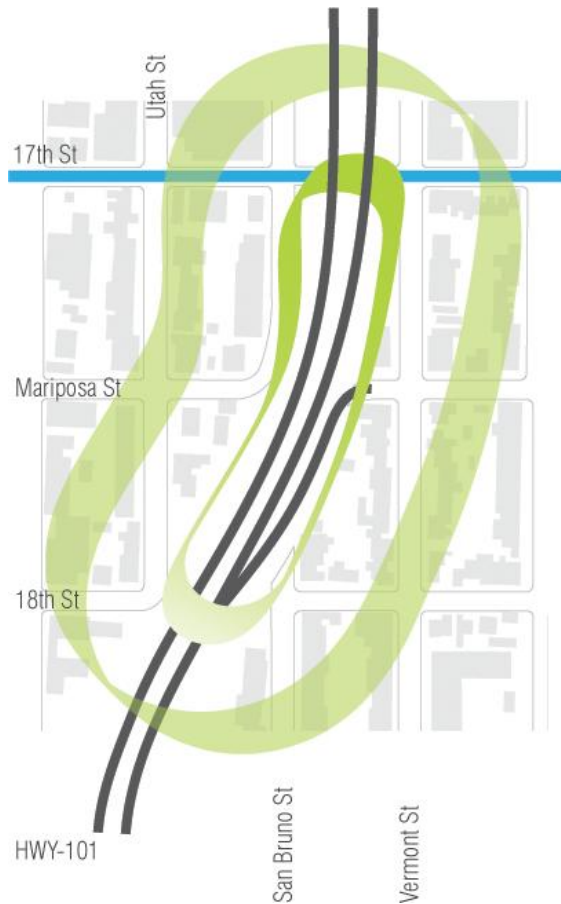

Potrero Gateway Park

17th, San Bruno, Mariposa
and Vermont Streets
Revitalization Project

Agenda

- Who are we and why are we having this meeting?
- What is Potrero Gateway Park and who are we working with?
- What have we done so far?
- Potrero Gateway Park - Vision
- Design Process and Fundraising
- Get Involved. What's important to you?

Who are we and why are we having this meeting?

- Your neighbors from Vermont Street, San Bruno Avenue, Mariposa and Utah Streets
- MUNA Neighborhood Association
- We want your input and help in order to make the neighborhood better
- We want to revitalize the 101 right-of-way open space.

Who are we and why are we having this meeting?

- SF MUNA, <http://sfmuna.org>
 - Neighborhood association representing residents living on the 400-500 block of Utah, San Bruno and Vermont, bordered by 17th, 18th and Mariposa Streets
- Track Record:
 - Fallen Bridge Mini Park at Utah and 18th
 - Bridge graffiti removal
 - NERT
 - Park Clean-up Parties
 - Working with Caltrans
 - Working with RPD

What is Potrero Gateway Park and who are we working with?

- Greenway around the 101
- Freeway right-of-way along San Bruno, 17th and Vermont north of Mariposa
- DPW, Caltrans, SF Parks Alliance, Supervisor Cohen
- DPW Street Parks program