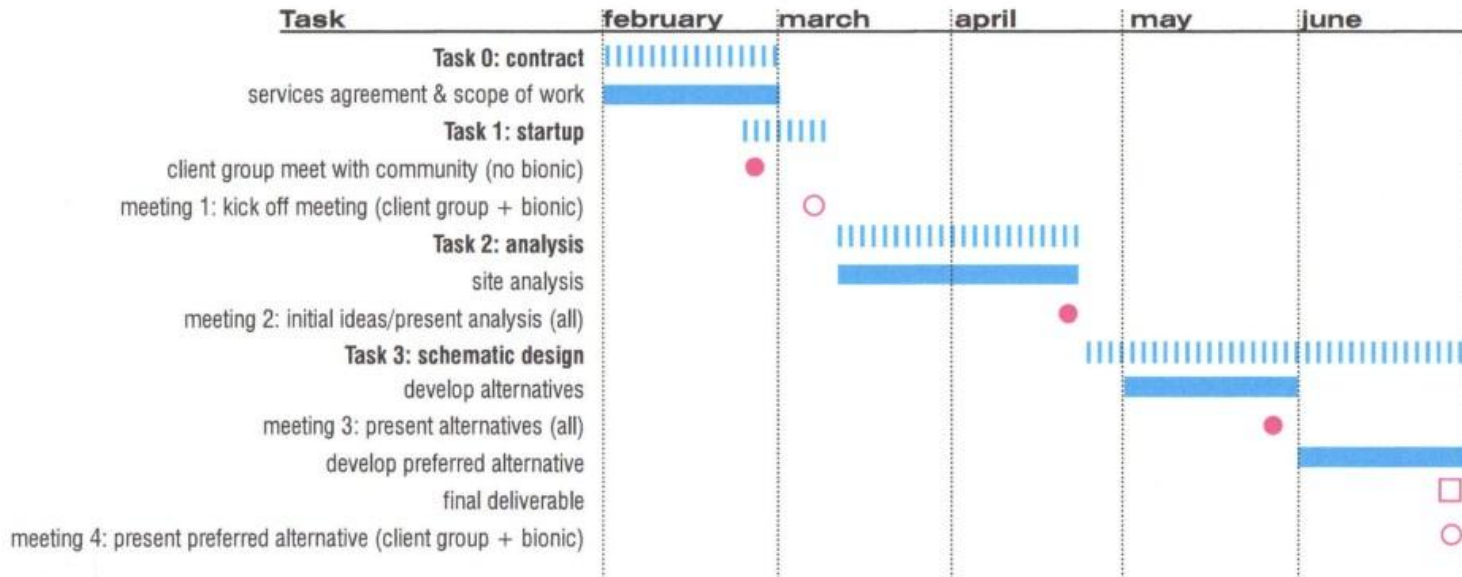

Potrero Gateway Park - Vision

2012 UC Berkeley Thomas Church Design competition: selected design concepts

Examples We Want to Share With You

Benches Park

Vermont Enclave

Pennsylvania Garden

Progress Park

Potrero Gateway Design Process

Notes

- = community meeting
- = client/team meeting
- = deliverable
- ||| = approximate

Potrero Gateway Fundraising

- Help us fundraise
 - <http://sfmuna.org/gateway>
- Help with List of Funders
- Phase I - The Design Process
 - Neighbors and local businesses
- Phase II - Making the Design a Reality
 - State, city and federal grants
 - Foundation Grants