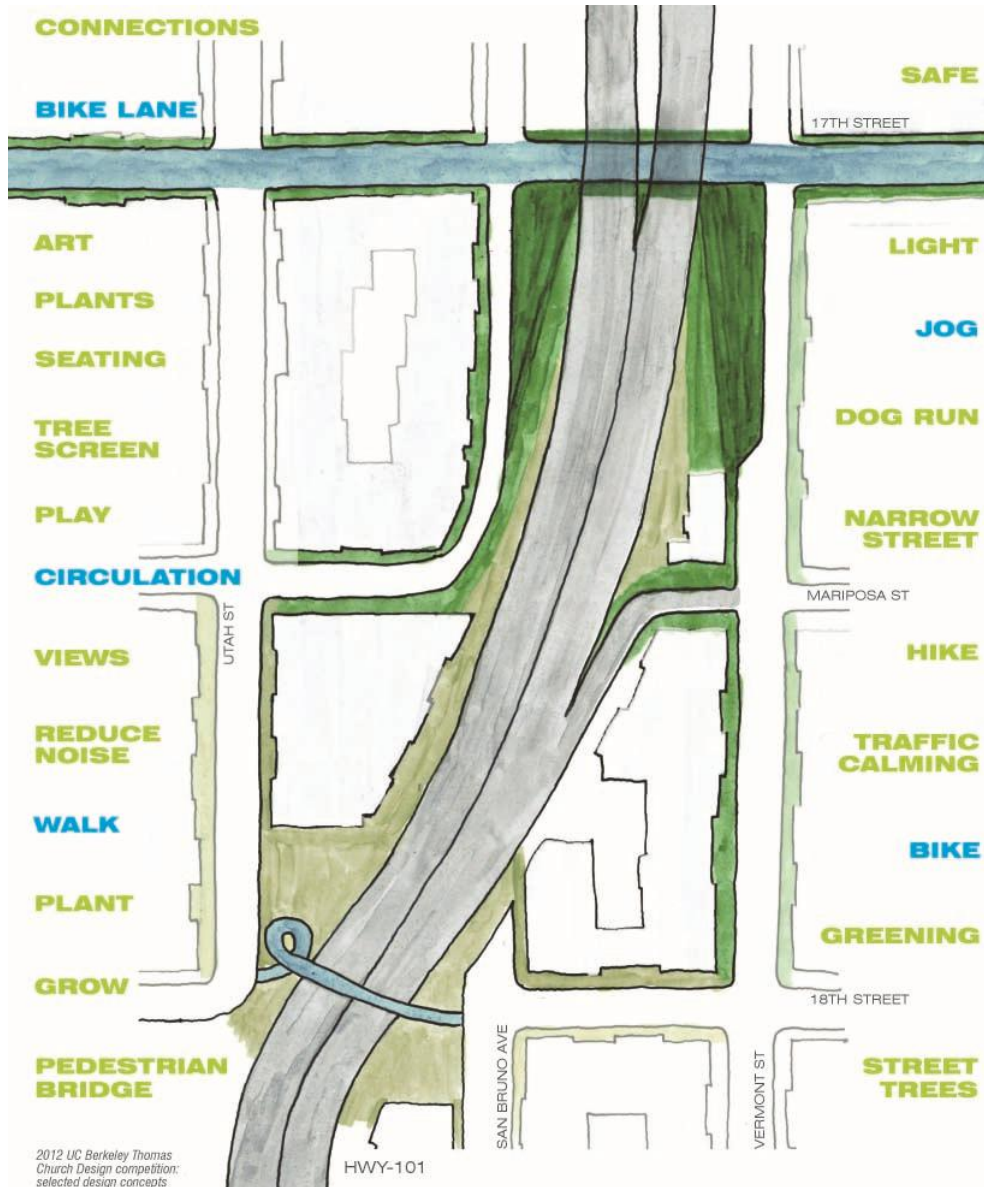

Potrero Gateway Park - Vision